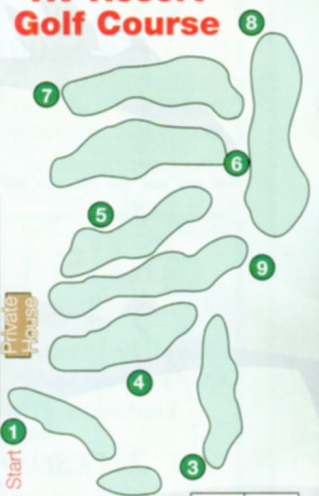

Pet Walk

Storage Area
Keep Clean

Pet Walk

Blue Parrot RV Resort Golf Course

| Yards | Hole |
|-------|------|
| 113 | 1 |
| 99 | 2 |
| 158 | 3 |
| 130 | 4 |
| 118 | 5 |
| 139 | 6 |
| 159 | 7 |
| 202 | 8 |
| 133 | 9 |