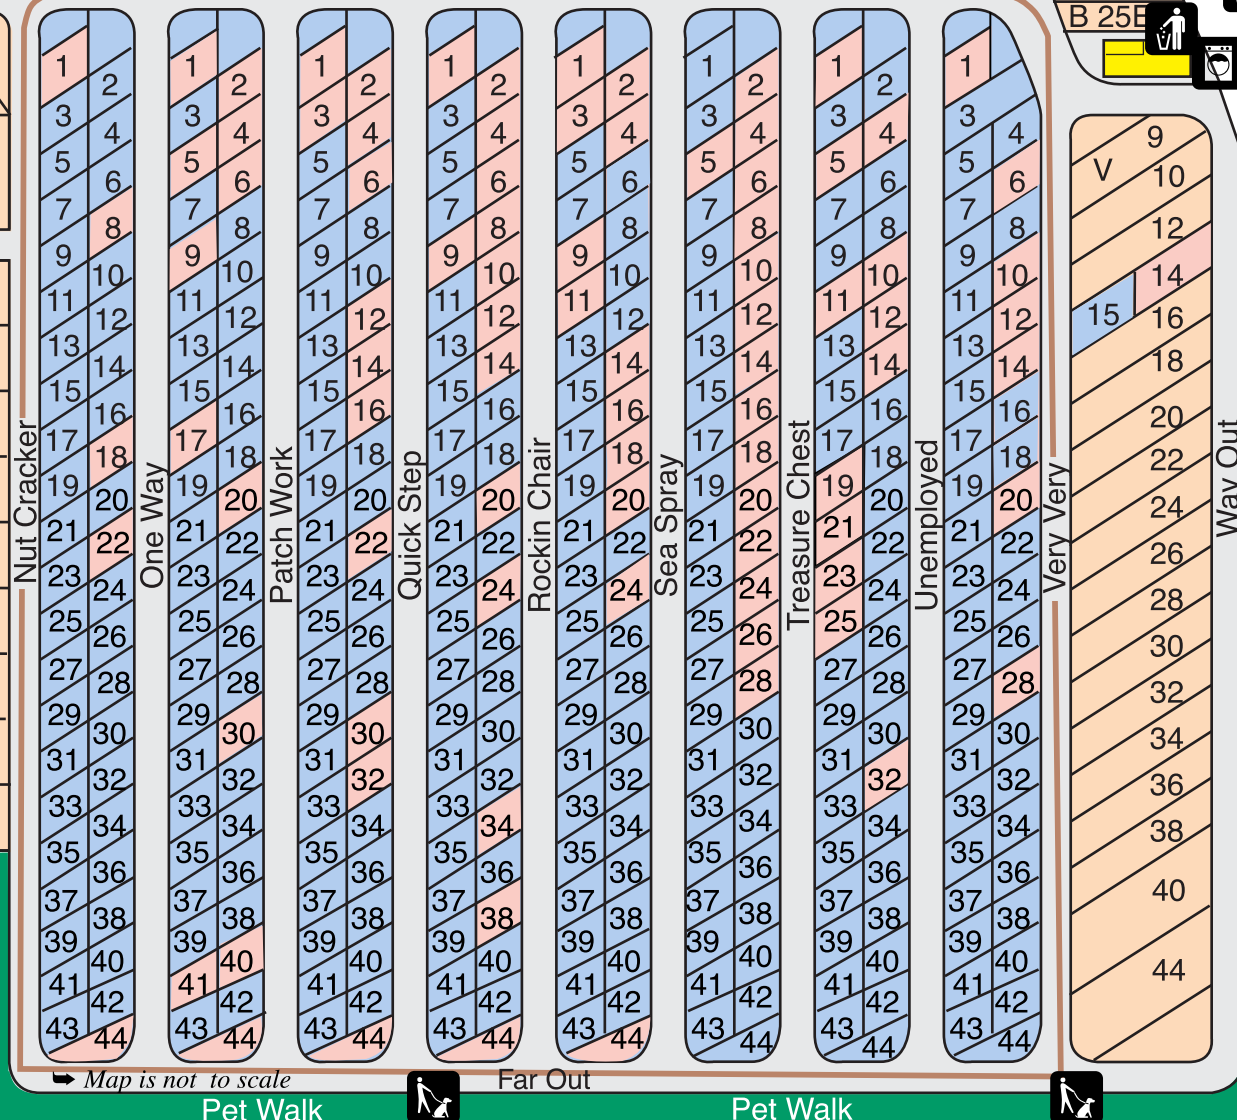

Picnic Area

- Open RV Sites
- Permanent Park Models & Tied Down RV's
- Permanent Mobile Home Sites
- 72 Pet Sites

Map is not to scale

Pet Walk

Pet Walk

Far Out