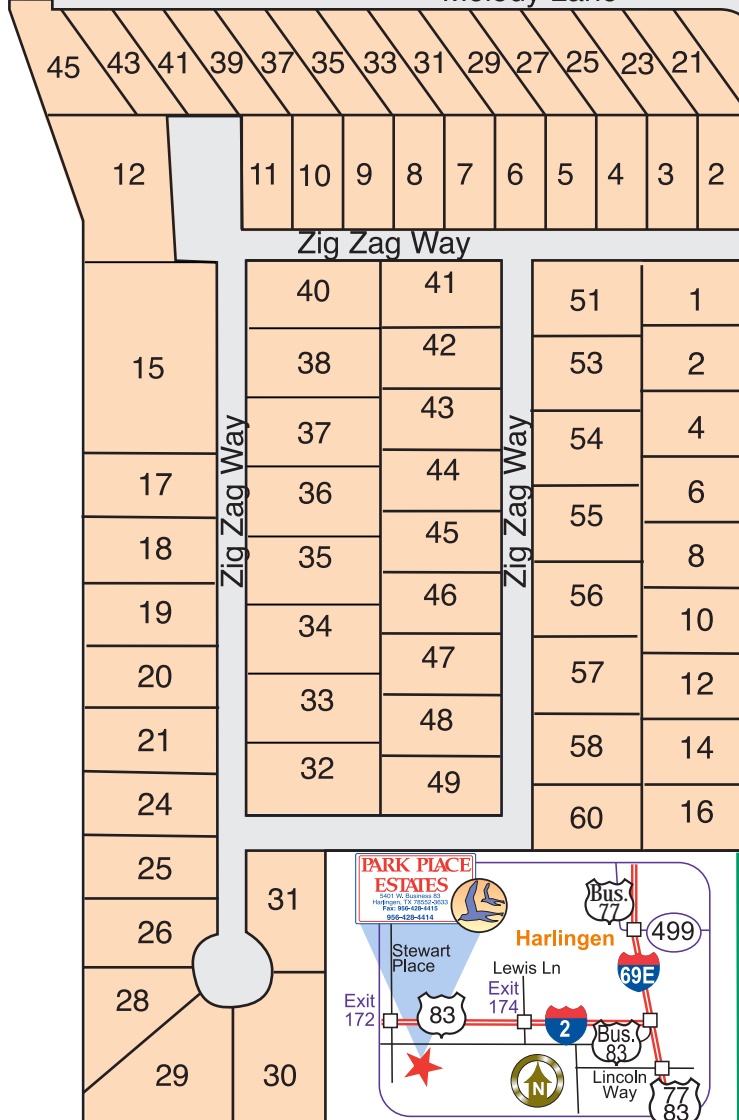

Picnic Area

- Open RV Sites
- Permanent Park Models & Tied Down RV's
- Permanent Mobile Home Sites
- 72 Pet Sites

Map is not to scale

Pet Walk

Pet Walk

Far Out