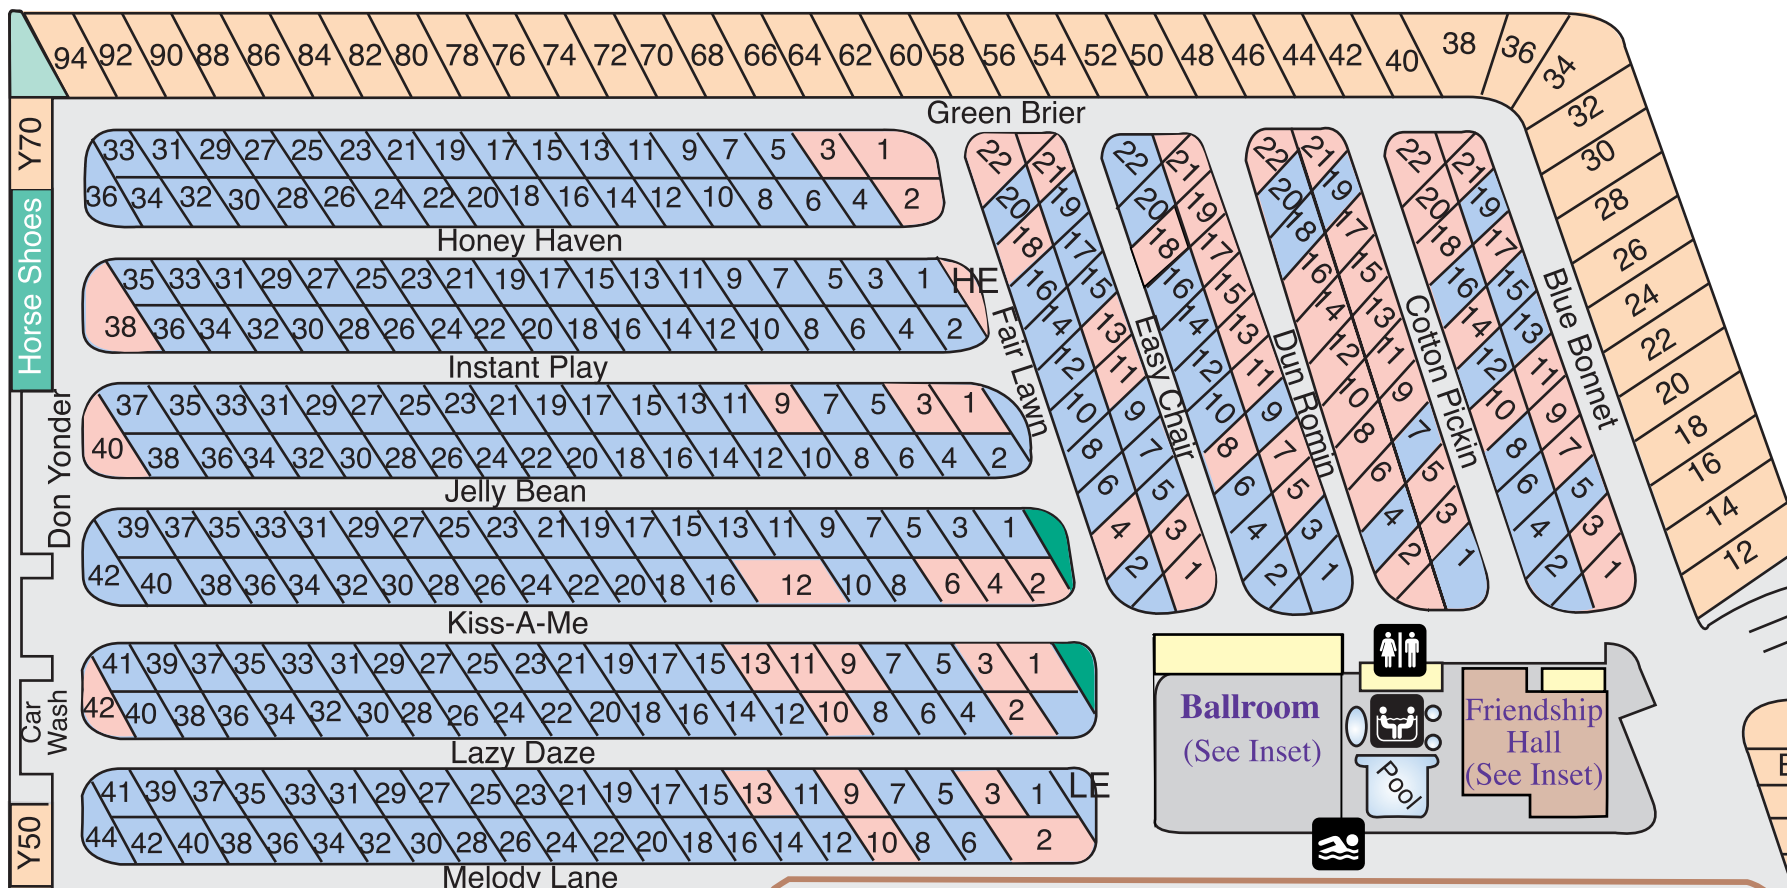

Picnic Area

- Open RV Sites
- Permanent Park Models & Tied Down RV's
- Permanent Mobile Home Sites
- 72 Pet Sites

Map is not to scale

Pet Walk

Pet Walk

Far Out